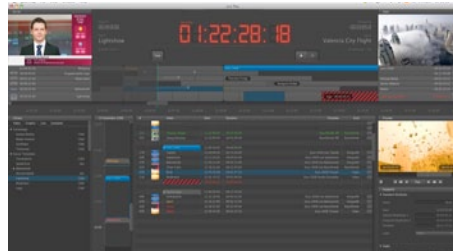

Continuing the company's theme of creating a complete TV Station in a Mac, ToolsOnAir will be featuring the latest updates to their acclaimed Broadcast Suite, including the updated version of their just:play and just:live playout applications.

Based on feedback from hundreds of current users, ToolsOnAir has implemented a host of new features to further integrate the programs into existing broadcast workflows.

More Info

More Info

Nomura Banks on AJA To Support ToolsOnAir Installation AJA Integration with ToolsOnAir